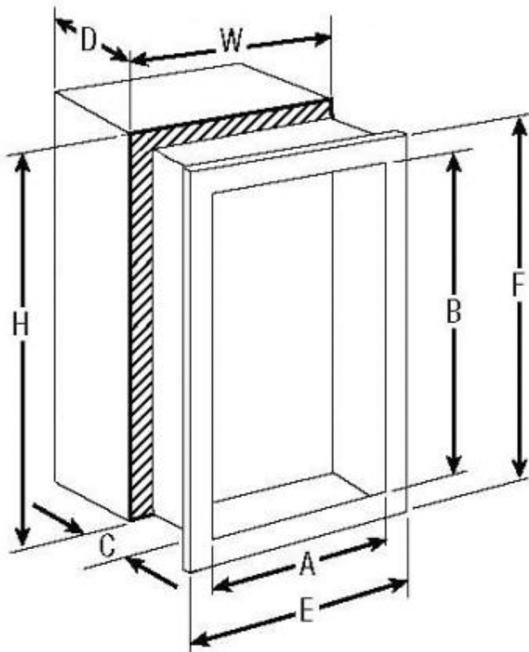

FX2 -SEMI-RECESSED STEEL SQUARE EDGE SUBMITTAL : DIMENSIONS

DOOR SERIES #	Tub I.D.			Frame O.D.		Wall Opening		
	A	B	C	E	F	W	H	D
6016	24	30	6	27 3/8	33 3/8	26 5/16	32 5/16	4 11/16
6116	24	30	8	27 3/8	33 3/8	26 5/16	32 5/16	6 11/16
6216	24	34 3/4	6	27 3/8	38 1/8	26 5/16	37 1/16	6 11/16
6416	24	34 3/4	8	27 3/8	38 1/8	26 5/16	37 1/16	6 11/16
6616	24	38 3/4	8	27 3/8	42 1/8	26 5/16	37 1/16	6 11/16
6316	30	30	8	33 3/8	33 3/8	32 1/16	32 5/16	6 11/16
6516	32 3/4	34 3/4	8	36 1/8	38 1/8	35 1/16	37 1/16	6 11/16
7216	32 3/4	38 3/4	8	36 1/8	42 1/8	35 1/16	41 1/16	6 11/16

Top View

Square Trim

Knockouts are not provided on Fire-Rated Cabinets